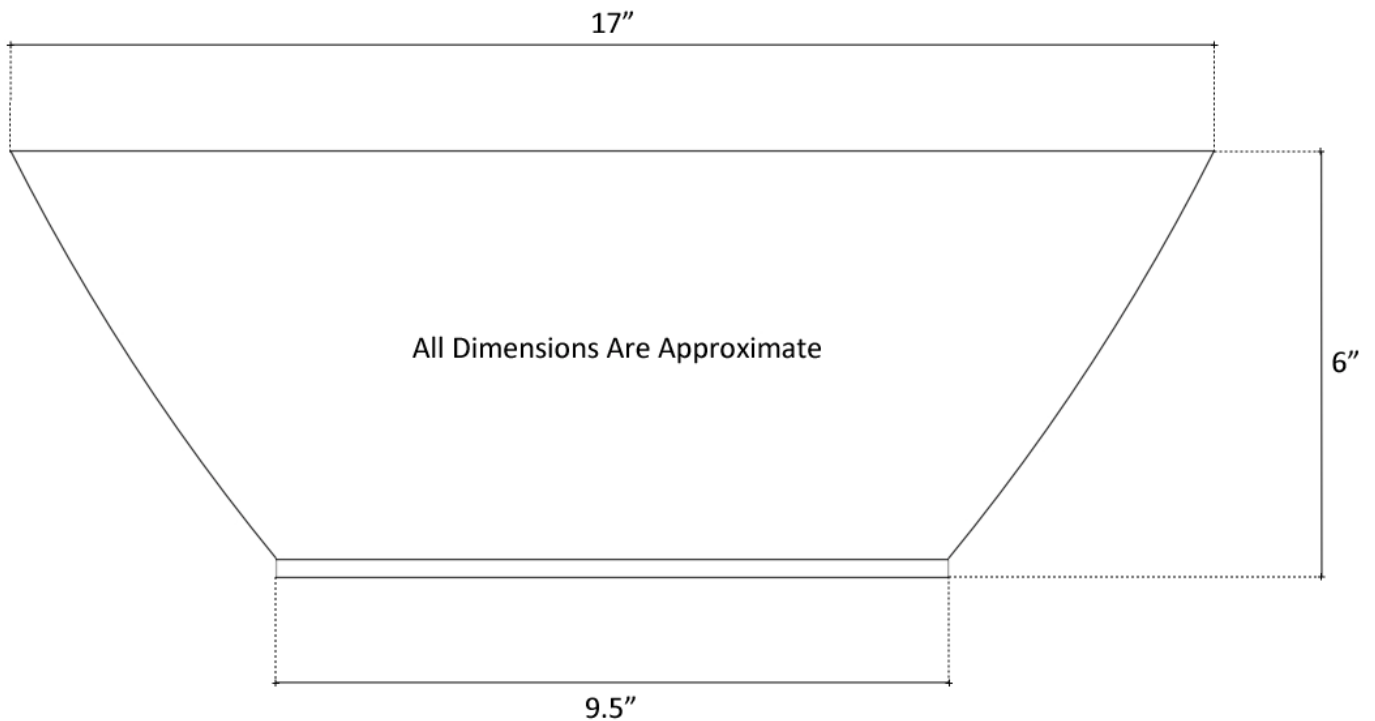

**Description:**

- Vessel Mount
- Handcrafted Porcelain  
Each sink has variations in size, finish, and textures  
Because of the hand made nature of each sink,  
expect imperfections and variations

**Available Drains:**

<b>D004</b>	Grid Strainer
<b>D005</b>	Lift and Turn
<b>D006</b>	Pop-up w/ horizontal lift rod
<b>D101 - D604</b>	Decorative Drain

**DIMENSIONS WILL VARY. DO NOT** use this sheet as a guide for countertop cuts.